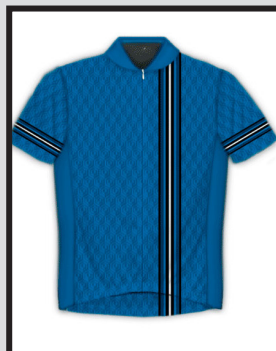

▼ **Revi Set-In Sleeves** RS 3/4 Hidden Zipper, Elasticized Rear Pockets, Micro-Euromesh Fabric, Club Fit

▲ RS-101

▲ RS-102

▲ RS-103

▲ RS-104

▲ RS-105

▲ RS-106

▲ RS-108

▲ RS-109

▲ RS-111

▲ RS-120

▼ **Revi Raglan Sleeves** RR 3/4 Hidden Zipper, Elasticized Rear Pockets, Micro-Euromesh Fabric, Club Fit

▲ RS-101

▲ RS-102

▲ RR-103

▲ RS-104