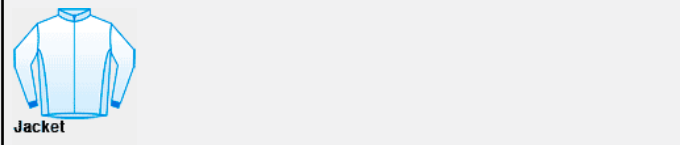

Jackets

1-2	3-5	6-11	12-24	25-49	50-74	74+
$125 each	$90 each	$80 each	$70 each	$60 each	$53.50 each	Quote