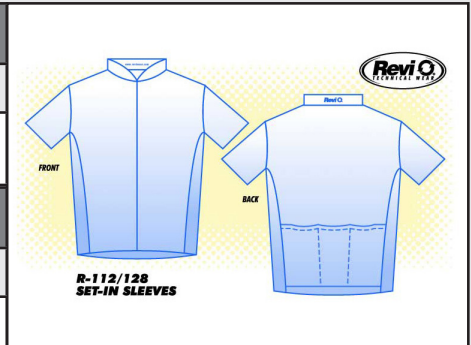

JERSEY PRICE LIST & SIZING

To Order Call: 1-877-289-7384

PRICING:

Short Sleeved & Sleeveless Club Jerseys (Set-In & Raglan Styles)					
1-5	6-11	12-24	25-49	50-74	74+
\$85 each	\$75 each	\$65 each	\$55 each	\$48.50 each	Quote
					
Set-In Sleeves	Set-In Sleeveless	Raglan Sleeves	Raglan Sleeveless		

Long Sleeved Club Jerseys (Set-In & Raglan Styles)					
1-5	6-11	12-24	25-49	50-74	74+
\$90 each	\$80 each	\$70 each	\$60 each	\$53.50 each	Quote
					
Set-In Long Sleeves	Raglan Long Sleeves				

Jackets					
1-5	6-11	12-24	25-49	50-74	74+
\$90 each	\$80 each	\$70 each	\$60 each	\$53.50 each	Quote
					
Jacket					

Wind Vests					
1-5	6-11	12-24	25-49	50-74	74+
\$85 each	\$75 each	\$65 each	\$55 each	\$48.50 each	Quote
					
Wind Vest					

SIZING:

▼ R-112 MENS SET-IN: Revi Club Chest Size Fit						
X-Small	Small	Medium	Large	X-Large	2X-Large	3X-Large
33-35 short	33-35	35-38	38-41	41-45	45-49	49-53

▼ R-128 WOMENS SET-IN: Revi Club Chest Size Fit						
X-Small	Small	Medium	Large	X-Large	2X-Large	3X-Large
37	38	41	43	45	47	NA

▼ R-123 MENS RAGLAN: Revi Club Chest Size Fit						
X-Small	Small	Medium	Large	X-Large	2X-Large	3X-Large
33-35 short	33-35	35-38	38-41	41-45	45-49	49-53