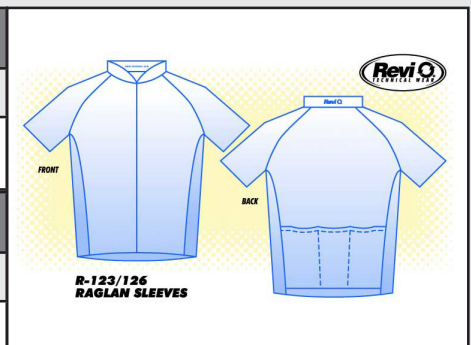

Long Sleeved Club Jerseys (Set-In & Raglan Styles)					
1-5	6-11	12-24	25-49	50-74	74+
\$90 each	\$80 each	\$70 each	\$60 each	\$53.50 each	Quote
					
Set-In Long Sleeves	Raglan Long Sleeves				

Jackets					
1-5	6-11	12-24	25-49	50-74	74+
\$90 each	\$80 each	\$70 each	\$60 each	\$53.50 each	Quote
					
Jacket					

Wind Vests					
1-5	6-11	12-24	25-49	50-74	74+
\$85 each	\$75 each	\$65 each	\$55 each	\$48.50 each	Quote
					
Wind Vest					

SIZING:

▼ R-112 MENS SET-IN: Revi Club Chest Size Fit						
X-Small	Small	Medium	Large	X-Large	2X-Large	3X-Large
33-35 short	33-35	35-38	38-41	41-45	45-49	49-53

▼ R-128 WOMENS SET-IN: Revi Club Chest Size Fit						
X-Small	Small	Medium	Large	X-Large	2X-Large	3X-Large
37	38	41	43	45	47	NA

▼ R-123 MENS RAGLAN: Revi Club Chest Size Fit						
X-Small	Small	Medium	Large	X-Large	2X-Large	3X-Large
33-35 short	33-35	35-38	38-41	41-45	45-49	49-53